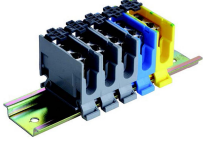

Product data sheet

64453 - Terminal set DIN15 5x2.5 mm² 3L-N-PE 115 mm

Stammfoto

Branch terminal insert with DIN15 rail, with 115 mm length, and the terminals: 3x 30902GR, 1x 30902BL, 1x 30902E.

Characteristics

Product data sheet

64453 - Terminal set DIN15 5x2.5 mm² 3L-N-PE 115 mm

Product accessories

30902BL - Terminal DIN15 4mm² blue

null

30902E - Terminal DIN15 4mm² green/yellow

null

30902GR - Terminal DIN15 4mm² grey

Terminal blocks with best possible contacting, stainless steel screws, 3-digit marking option on both sides, recessed for cross-connections

64115 - Aluminium box Lithos 125x80x57mm

-IP65 International Protection-Color RAL 7001, silver-gray-Lid screws in stainless steel, captive-with neoprene gasket (available with silicone gasket on request)

Product data sheet

64453 - Terminal set DIN15 5x2.5 mm² 3L-N-PE 115 mm

Product systems

Stammfoto

Branch terminal inserts 5x2.5 mm² - DIN15

null