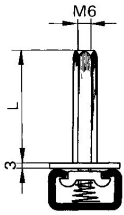

Product data sheet

4441/70 - Extension bolt M6 length 70mm

Extension bolt with female thread M6 for screwing into slot nut No. 4420/6OS Washer No. 4367M6 or for screwing onto each other for mounting on profile rails No. 4382, 4383 and 80291

Characteristics

Eldas number	169006177
Base Unit	Piece
availability	Delivery in 4 weeks
Packaging unit	100
Customs tariff number	731815

Technical data

Material	Stainless steel
----------	-----------------

Product data sheet

4441/70 - Extension bolt M6 length 70mm

Product accessories

Product data sheet

4441/70 - Extension bolt M6 length 70mm

Product systems

Fastening and extension bolts

Various mounting and extension bolts.